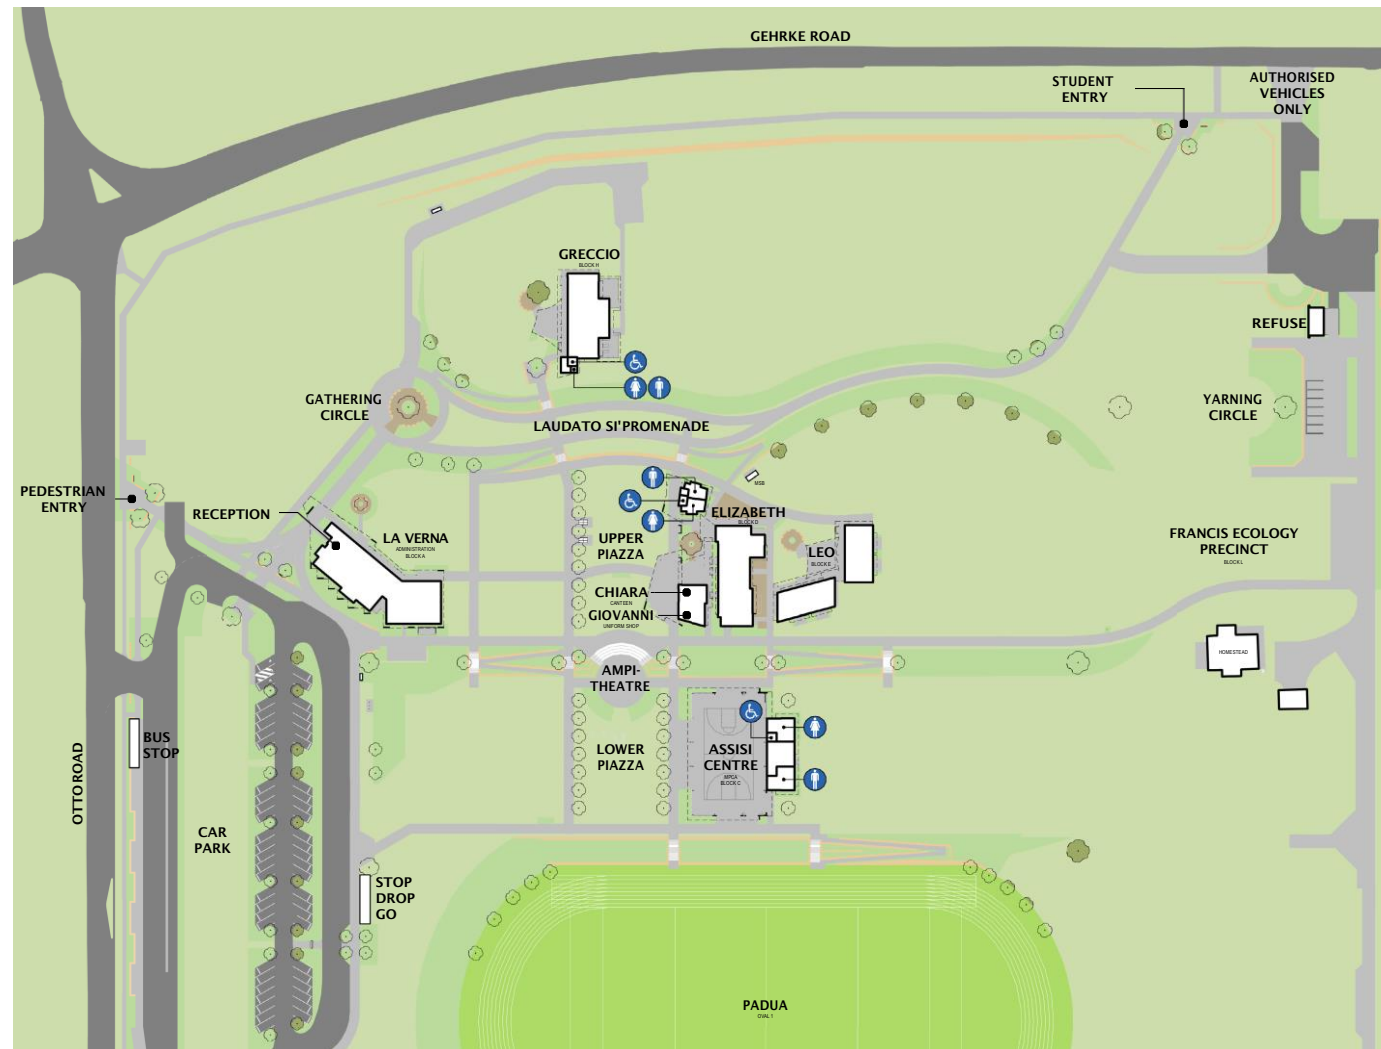

56 Otto Road, Plainland Q 4341

**SOPHIA
COLLEGE**
Wisdom and Love

COLLEGE TRAFFIC AND PARKING SAFETY

Always choose safety over convenience

Drop Off / Pick Up Zone

The drop off/pick up zone entry is via Otto Road.

In the morning: Students are able to access the College grounds from 8.10am please do not drop off before this time unless for a pre-arranged school event.

In the afternoon: Students are supervised at the Otto Road pick up zone until 3.10pm.

Remember:

- Use the designated zone.
- Observe the 40km speed limit.
- Be aware of pedestrians crossing Gehrke Road
- Queue in order with your hazard lights on
- Ensure your child's seat belt is fastened before pulling out from the kerb.
- Indicate when moving out of the zone

Pedestrians

- Use school crossing on Gehrke Rd.
- Do not enter the school via the Otto Rd driveway.

STAYSAFE

- Do not double park
- Never park or stop next to yellow lines
- Do not push into the queue.

- Do not perform U-turns in the vicinity of the school
- Stay in your vehicle